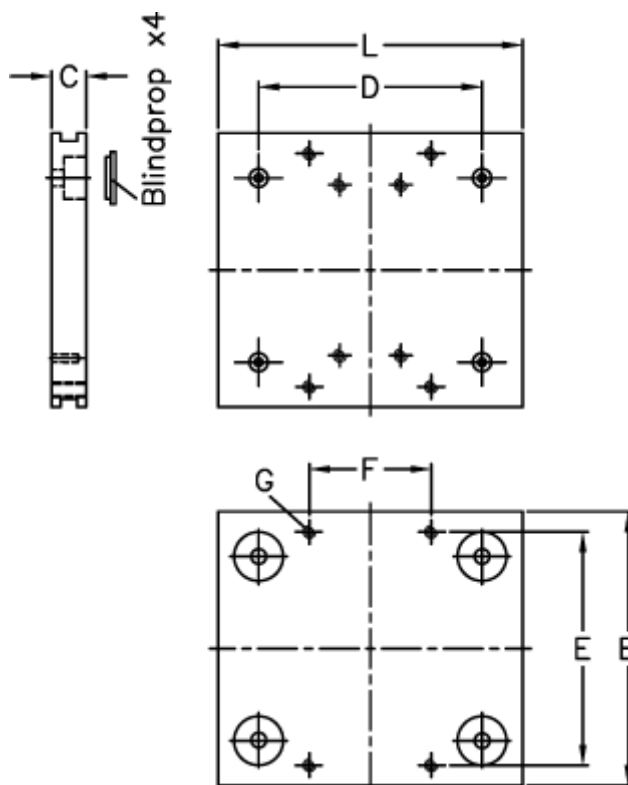

Article number: 057113025080

Description: Hepco GV3 carriage plate CP 25 25 L80

Measures

B	= 80
C	= 11.50
d	= 51
E	= 65
F	= 24
For bearing	= 25
For slide	= S/NS 25
L	= 80

Threaded hole G = 4 x M6